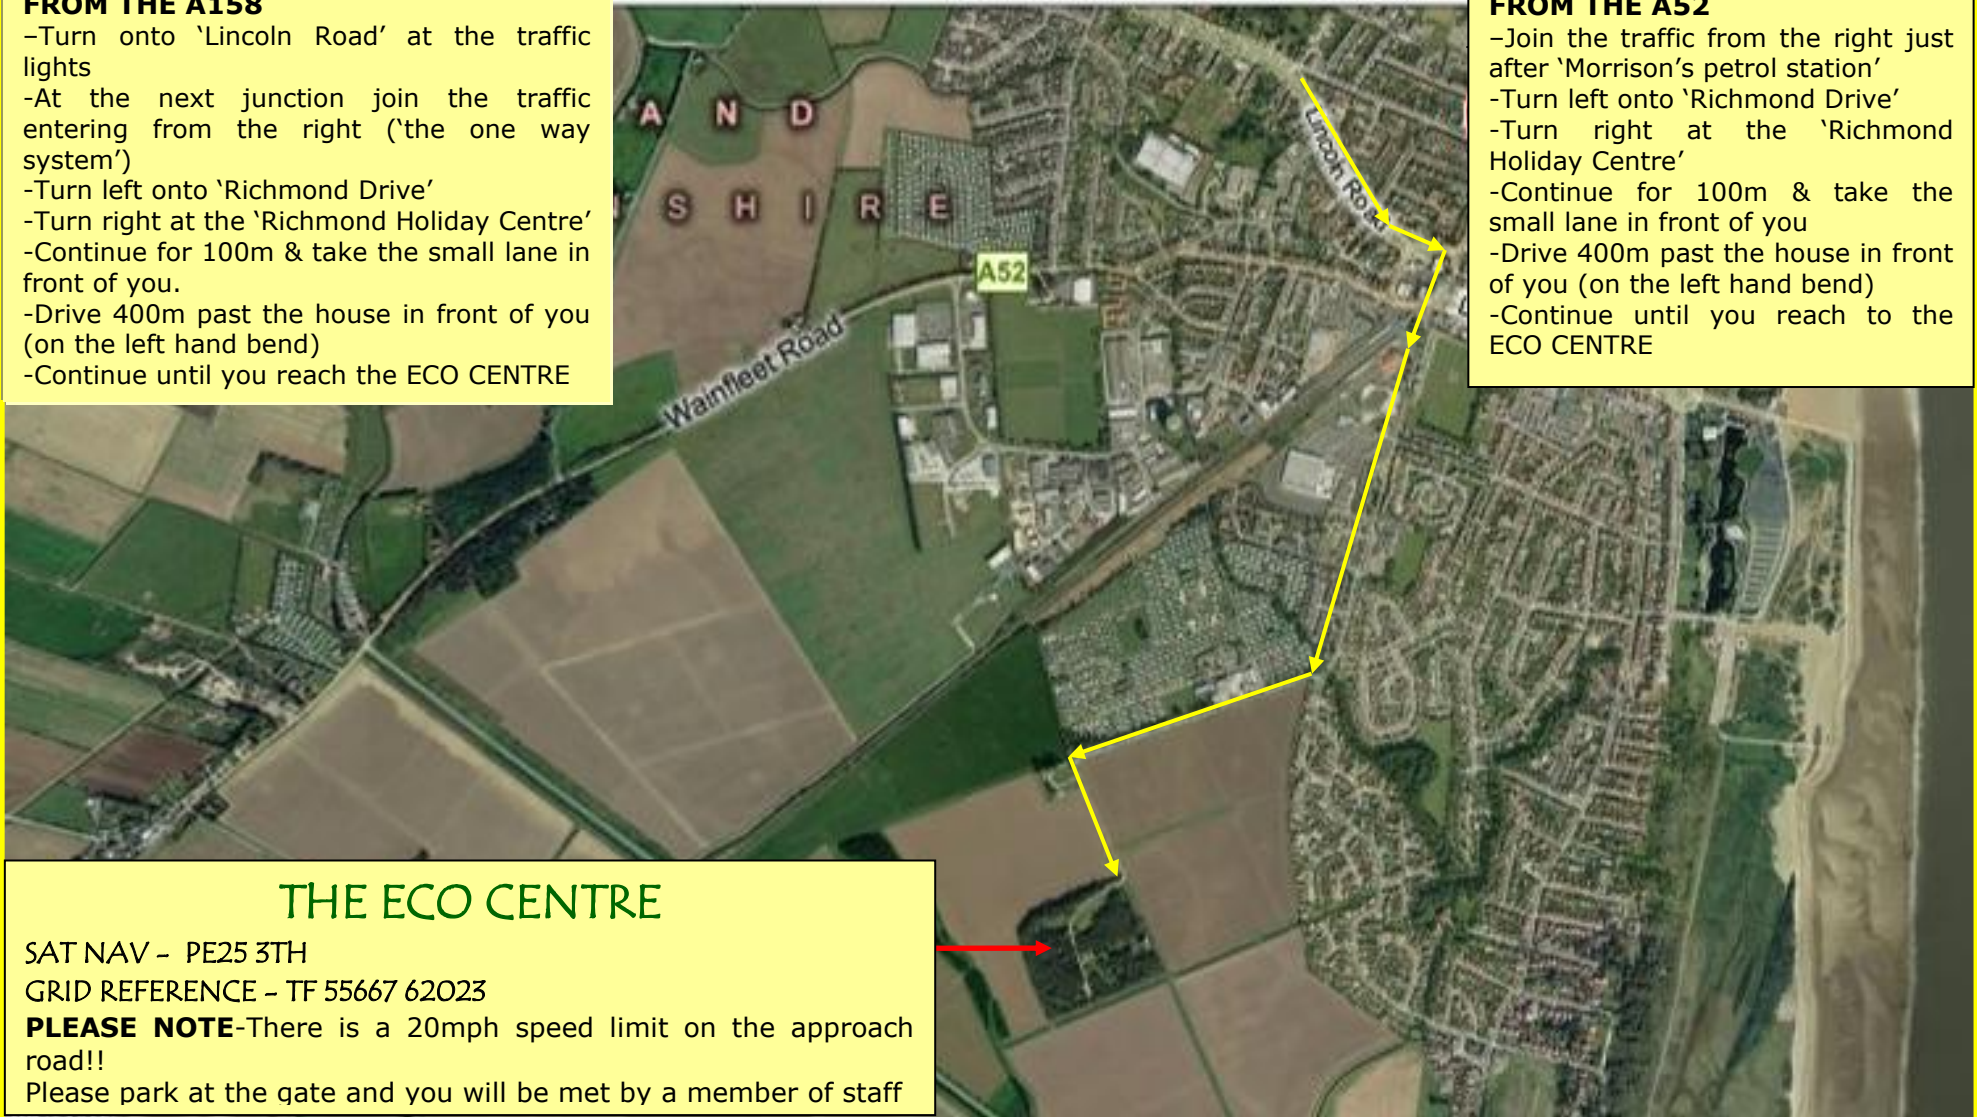

DIRECTIONS TO THE ECO CENTRE

Richmond Drive, Skegness, PE25 3TH -- Call 07809 195 439

[Find us on Facebook 'TheCoastal EcoCentre'](#)

FROM THE A158

- Turn onto 'Lincoln Road' at the traffic lights
- At the next junction join the traffic entering from the right ('the one way system')
- Turn left onto 'Richmond Drive'
- Turn right at the 'Richmond Holiday Centre'
- Continue for 100m & take the small lane in front of you.
- Drive 400m past the house in front of you (on the left hand bend)
- Continue until you reach the ECO CENTRE

FROM THE A52

- Join the traffic from the right just after 'Morrison's petrol station'
- Turn left onto 'Richmond Drive'
- Turn right at the 'Richmond Holiday Centre'
- Continue for 100m & take the small lane in front of you
- Drive 400m past the house in front of you (on the left hand bend)
- Continue until you reach to the ECO CENTRE

THE ECO CENTRE

SAT NAV - PE25 3TH

GRID REFERENCE - TF 55667 62023

PLEASE NOTE-There is a 20mph speed limit on the approach road!!

Please park at the gate and you will be met by a member of staff